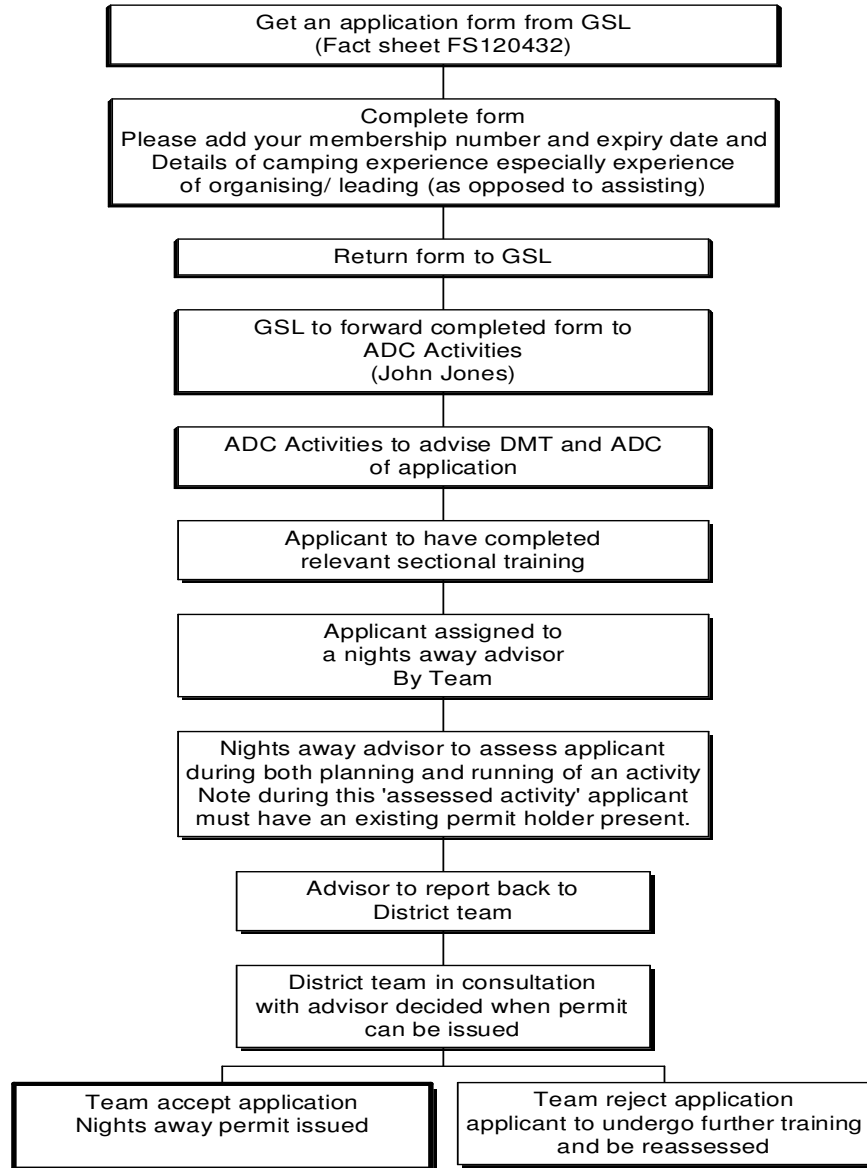

Bristol South Scouts

Application route for Nights Away Permit

Although this chart shows the route for applying for a 'Nights Away Permit' it equally applies to applications to upgrade an existing permit to a higher category.